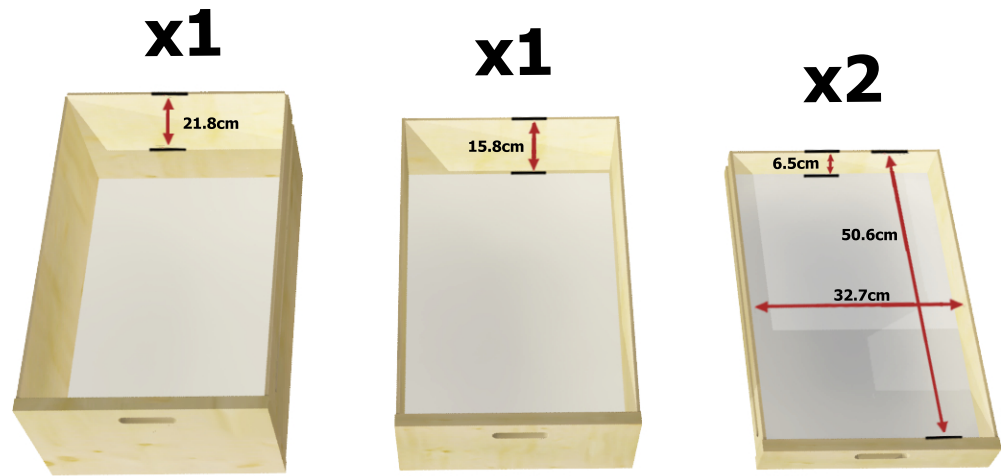

shelfstore

Standalone Chest

The base is included with this chest.

The chest can be used in conjunction with a table top...

...or as a stand-alone unit (a topshef 'TS4055' is required).