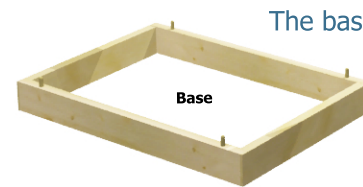

shelfstore

Standalone Chest

The base is included with this chest.

The chest can be used in conjunction with a table top...

...or as a stand-alone unit (a topshef 'TS4055' is required).